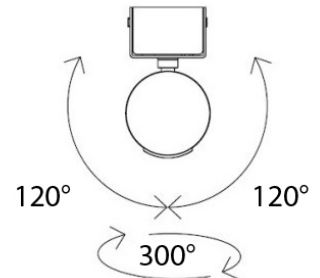

ROBOTIC SURFACE

D92164

PROJECT	
TYPE	
NOTES	
QUANTITY	
DATE	

GENERAL

Series: Robotic
 Brand: Milan
 Division: Design
 Mounting Type: Surface
 Mounting Location: Ceiling
 Subcategory: Spots

PHYSICAL

Shape: Cylinder
 Length (mm): 90
 Length (in): 3 ⁹/₁₆"
 Width (mm): 50
 Width (in): 1 ¹⁵/₁₆"
 Height (mm): 90
 Height (in): 3 ⁹/₁₆"
 Light Distribution: Adjustable / Direct
 Weight (kg): 1.8
 Weight (lbs): 4
 Fixture Finish: WHI
 Fixture Material: Metal

108mm 4 1/4"

108mm 4 1/4"

J-Box cover plate
Included

90mm 3 9/16"

90mm 3 9/16"

50mm 1 15/16"

D92166

PROJECT	
TYPE	
NOTES	
QUANTITY	
DATE	

GENERAL

Series: Robotic
 Brand: Milan
 Division: Design
 Mounting Type: Surface
 Mounting Location: Ceiling
 Subcategory: Spots

PHYSICAL

Shape: Rectangle
 Diameter (mm): 60
 Diameter (in): 2 3/8
 Length (mm): 138
 Length (in): 5 7/16
 Width (mm): 80
 Width (in): 3 1/8
 Height (mm): 144
 Height (in): 5 11/16
 Light Distribution: Adjustable / Direct
 Weight (kg): 1.8
 Weight (lbs): 4
 Fixture Finish: WHI
 Fixture Material: Metal

PHYSICAL

Shape: Cylinder
 Diameter (mm): 50
 Diameter (in): 1 15/16
 Length (mm): 138
 Length (in): 5 7/16
 Height (mm): 116
 Height (in): 4 9/16
 Extension (mm): 115
 Extension (in): 4 1/2
 Light Distribution: Adjustable / Direct
 Weight (kg): 1.8
 Weight (lbs): 4
 Fixture Finish: WHI
 Fixture Material: Metal