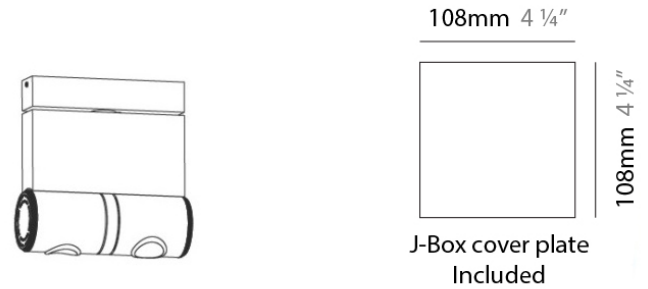

D92166

PROJECT	
TYPE	
NOTES	
QUANTITY	
DATE	

GENERAL

Series: Robotic
Brand: Milan
Division: Design
Mounting Type: Surface
Mounting Location: Ceiling
Subcategory: Spots

PHYSICAL

Shape: Rectangle
Diameter (mm): 60
Diameter (in): 2 3/8
Length (mm): 138
Length (in): 5 7/16
Width (mm): 80
Width (in): 3 1/8
Height (mm): 144
Height (in): 5 11/16
Light Distribution: Adjustable / Direct
Weight (kg): 1.8
Weight (lbs): 4
Fixture Finish: WHI
Fixture Material: Metal

ELECTRICAL

Number of Lamps: 2
Lamp Type: LED
Total Output Wattage (W): 13.2
Max. Wattage Per Lamp (W): 6.6
Dimming: Non-Dimmable
Driver Included: Yes
Driver Location: External
Driver Type: Constant Current
Driver Class: Class 2
Input Voltage (V): 120
Lamp Voltage (V): 120
Constant Current (MA): 2 x 175
Upon Request: Dimmable option available with remote driver upon request

LED

Number of LEDs: 2
Color Temperature (°K): 2700
Max. Delivered Lumen (lm): 2 x 431.54
Nominal Lumen (lm): 2 x 800
CRI: >80 CRI

OPTICAL

Adjustability: Tilting and rotating

RATINGS AND CERTIFICATIONS

Certified By: CSA Certified to UL and CSA Standards
IP rating: IP20