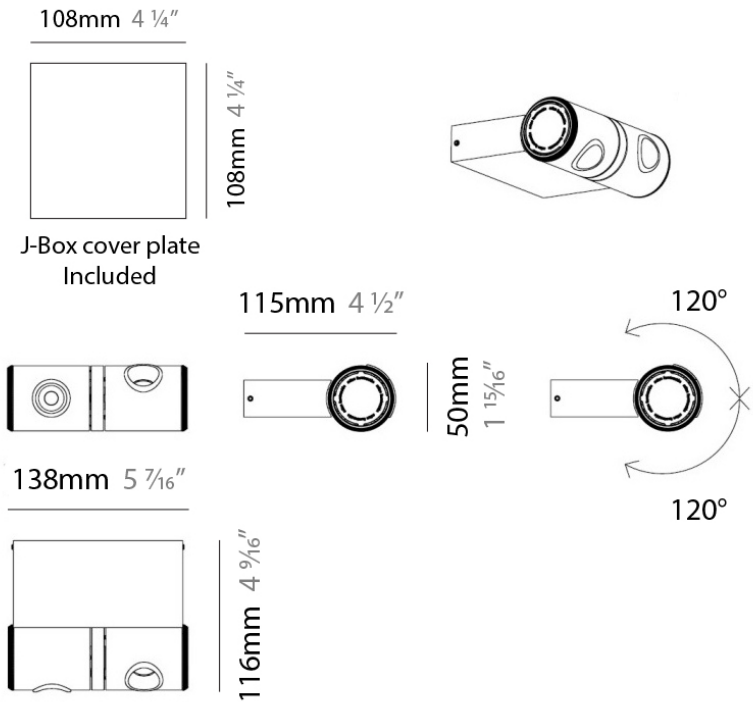

ROBOTIC SURFACE

D93202

PROJECT	
TYPE	
NOTES	
QUANTITY	
DATE	

GENERAL

Series: Robotic
Brand: Milan
Division: Design
Mounting Type: Surface
Mounting Location: Wall
Subcategory: Uplight

PHYSICAL

Shape: Cylinder
Diameter (mm): 50
Diameter (in): 1 15/16
Length (mm): 138
Length (in): 5 7/16
Height (mm): 116
Height (in): 4 9/16
Extension (mm): 115
Extension (in): 4 1/2
Light Distribution: Adjustable / Direct
Weight (kg): 1.8
Weight (lbs): 4
Fixture Finish: WHI
Fixture Material: Metal

ELECTRICAL

Number of Lamps: 2
Lamp Type: LED
Total Output Wattage (W): 13.2
Max. Wattage Per Lamp (W): 6.6
Dimming: Non-Dimmable
Driver Included: Yes
Driver Location: Integrated
Driver Type: Constant Current
Driver Class: Class 2
Input Voltage (V): 120
Constant Current (mA): 500 [2 x 250 parallel wiring]
Upon Request: Dimmable option available with remote driver upon request

LED

Number of LEDs: 2
Color Temperature (°K): 3000
Max. Delivered Lumen (lm): 2 x 800
CRI: >80 CRI

OPTICAL

Optic°: 47

RATINGS AND CERTIFICATIONS

Certified By: CSA Certified to UL and CSA Standards
IP rating: IP20