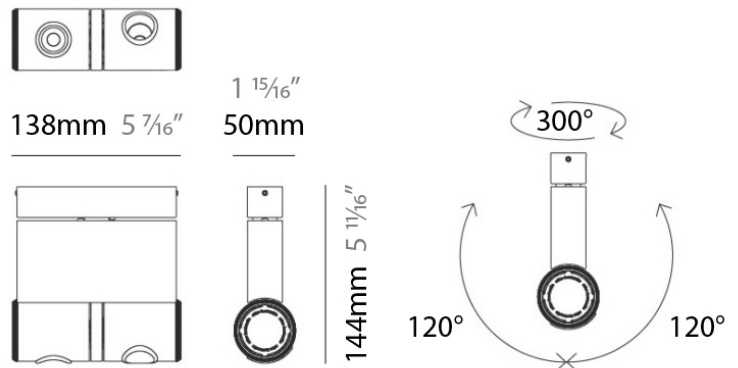

D92166

PROJECT	
TYPE	
NOTES	
QUANTITY	
DATE	

GENERAL

Series: Robotic
Brand: Milan
Division: Design
Mounting Type: Surface
Mounting Location: Ceiling
Subcategory: Spots

PHYSICAL

Shape: Rectangle
Diameter (mm): 60
Diameter (in): 2 3/8
Length (mm): 138
Length (in): 5 7/16
Width (mm): 80
Width (in): 3 1/8
Height (mm): 144
Height (in): 5 11/16
Light Distribution: Adjustable / Direct
Weight (kg): 1.8
Weight (lbs): 4
Fixture Finish: WHI
Fixture Material: Metal

ELECTRICAL

Number of Lamps: 2
Lamp Type: LED
Total Output Wattage (W): 13.2
Max. Wattage Per Lamp (W): 6.6
Dimming: Non-Dimmable
Driver Included: Yes
Driver Location: External
Driver Type: Constant Current
Driver Class: Class 2
Input Voltage (V): 120
Lamp Voltage (V): 120
Constant Current (MA): 2 x 175
Upon Request: Dimmable option available with remote driver upon request

LED

Number of LEDs: 2
Color Temperature (°K): 2700
Max. Delivered Lumen (lm): 2 x 431.54
Nominal Lumen (lm): 2 x 800
CRI: >80 CRI

OPTICAL

Adjustability: Tilting and rotating

RATINGS AND CERTIFICATIONS

Certified By: CSA Certified to UL and CSA Standards
IP rating: IP20